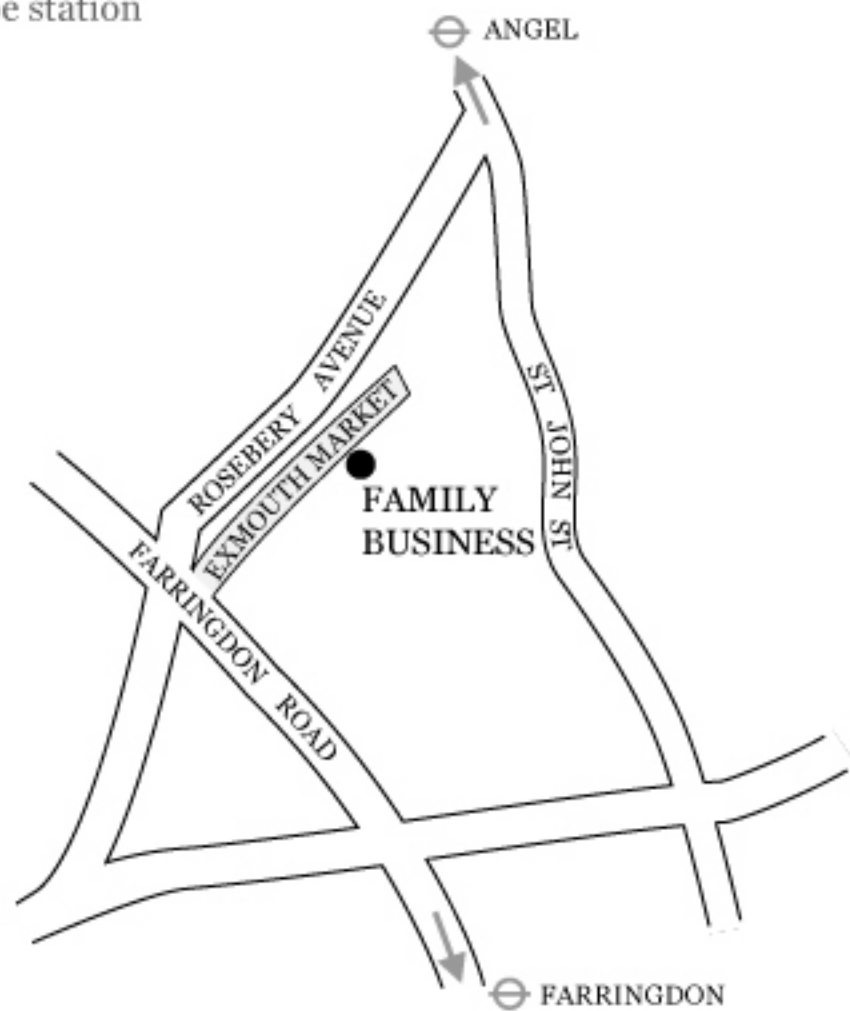

## How to find us

The shop is about 10 minutes from Farringdon or Angel Tube station

## Buses

19, 38 (Nearest)

## Opening Hours

12- 7pm Daily